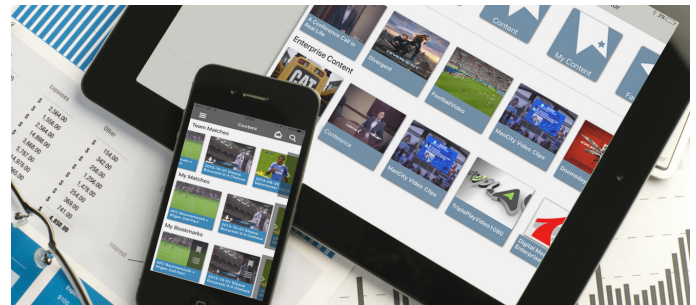

## Tripleplay Mobile Media

*Live streams, Live TV, VOD, Upload, Secure Download, Messaging, Chat*

Using Tripleplay streaming and IPTV technology, the Tripleplay Mobile Media Application (MMA) is an integrated platform for viewing, uploading, offline viewing and sharing of media content and comes complete with built-in messaging, forms and chat features.

Through the Mobile Media App organisations can deliver camera streams, live TV, recorded video, audio and documentation to any mobile or tablet device using iOS and Android operating systems, whilst also enabling the secure, encrypted download of content for offline viewing.

Tripleplay MMA allows access to content whenever and wherever needed.

*Tripleplay's Mobile Media Application is a safe and secure, controlled, high quality media delivery and communications platform that can be integrated into any Tripleplay IPTV and Video Streaming environment.*

## System Management

All features, items of content and users can be individually managed, monitored, restricted and controlled from our browser based management interface. The Tripleplay Mobile Media App is managed from the same interface as our other digital media solutions, providing a familiar feel to its operation, with our comprehensive control systems providing peace of mind that content will be accessed only by whom, when you wish, where you wish and for how long you wish.