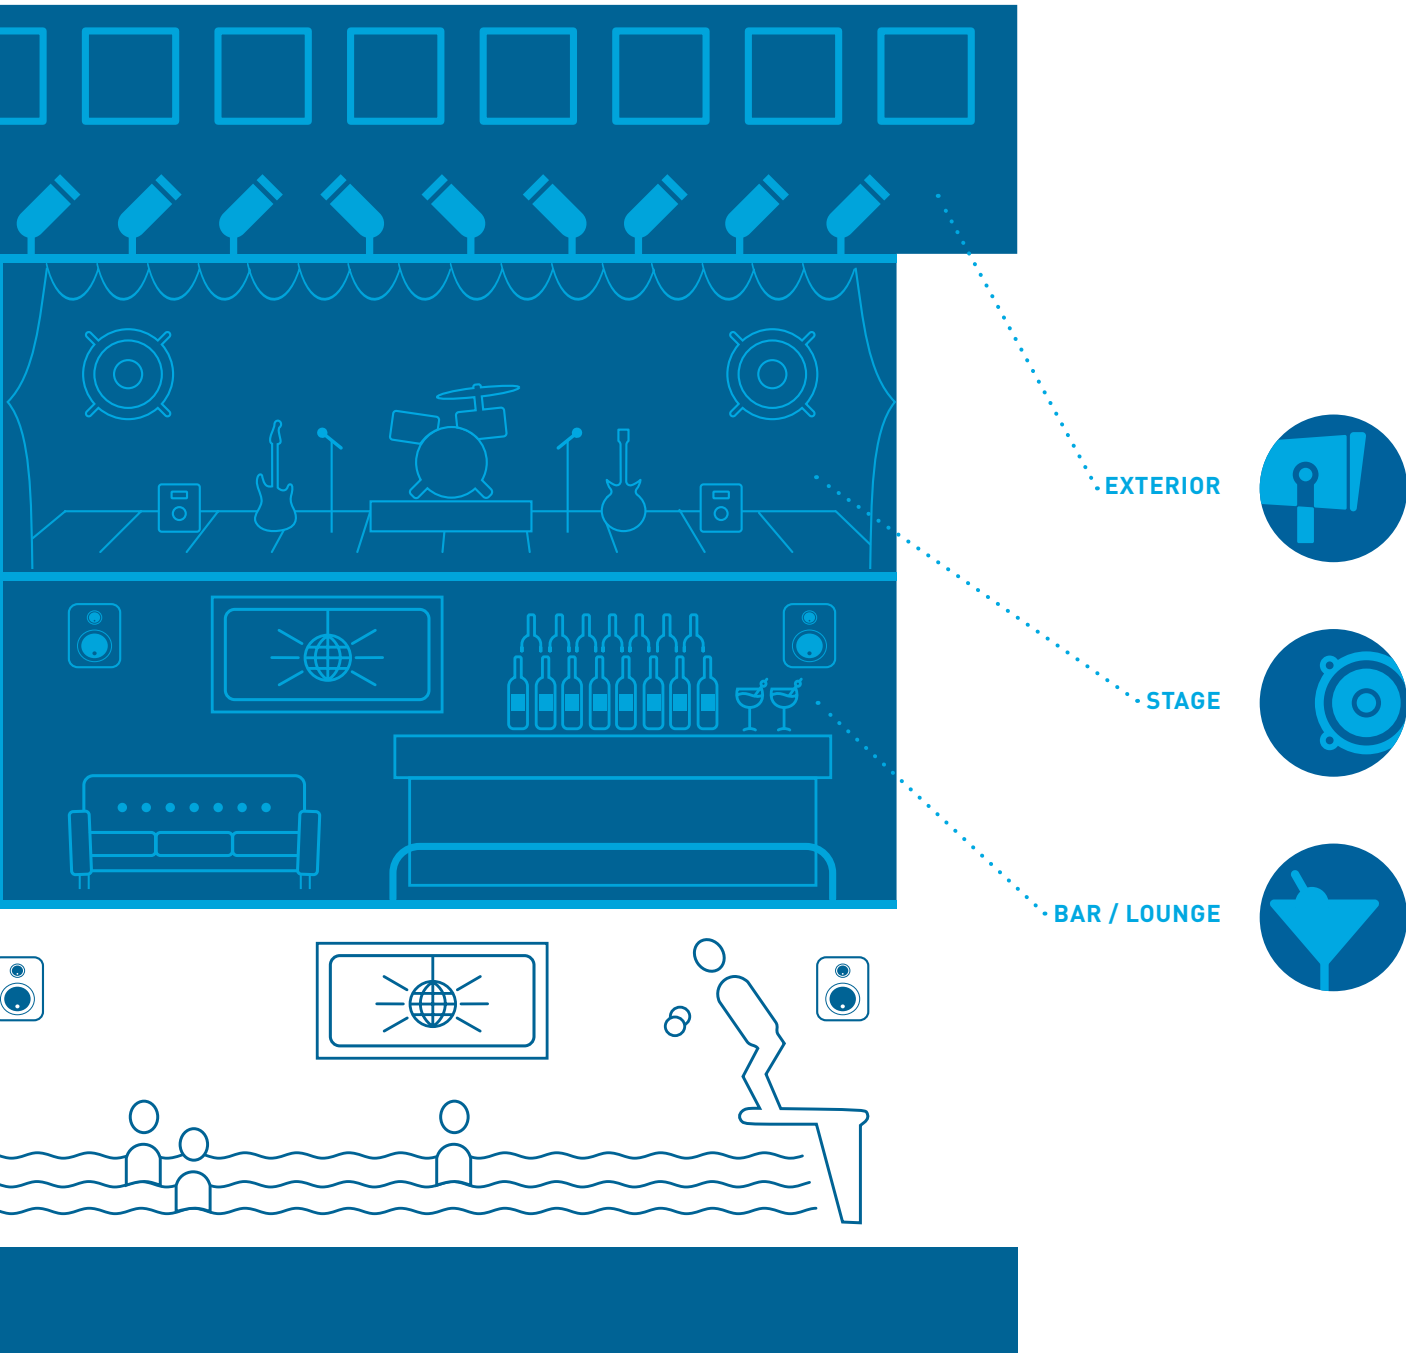

Digital Signage

Control and Automation

ENERGIZE AND ENGAGE

HARMAN Professional's audio, video, lighting, and control solutions provide bold innovations that enable nightlife venues to create unique and engaging entertainment experiences in every space. From the lobby and bar to the entertainment spaces and the pool, HARMAN has the perfect solution to meet your needs.