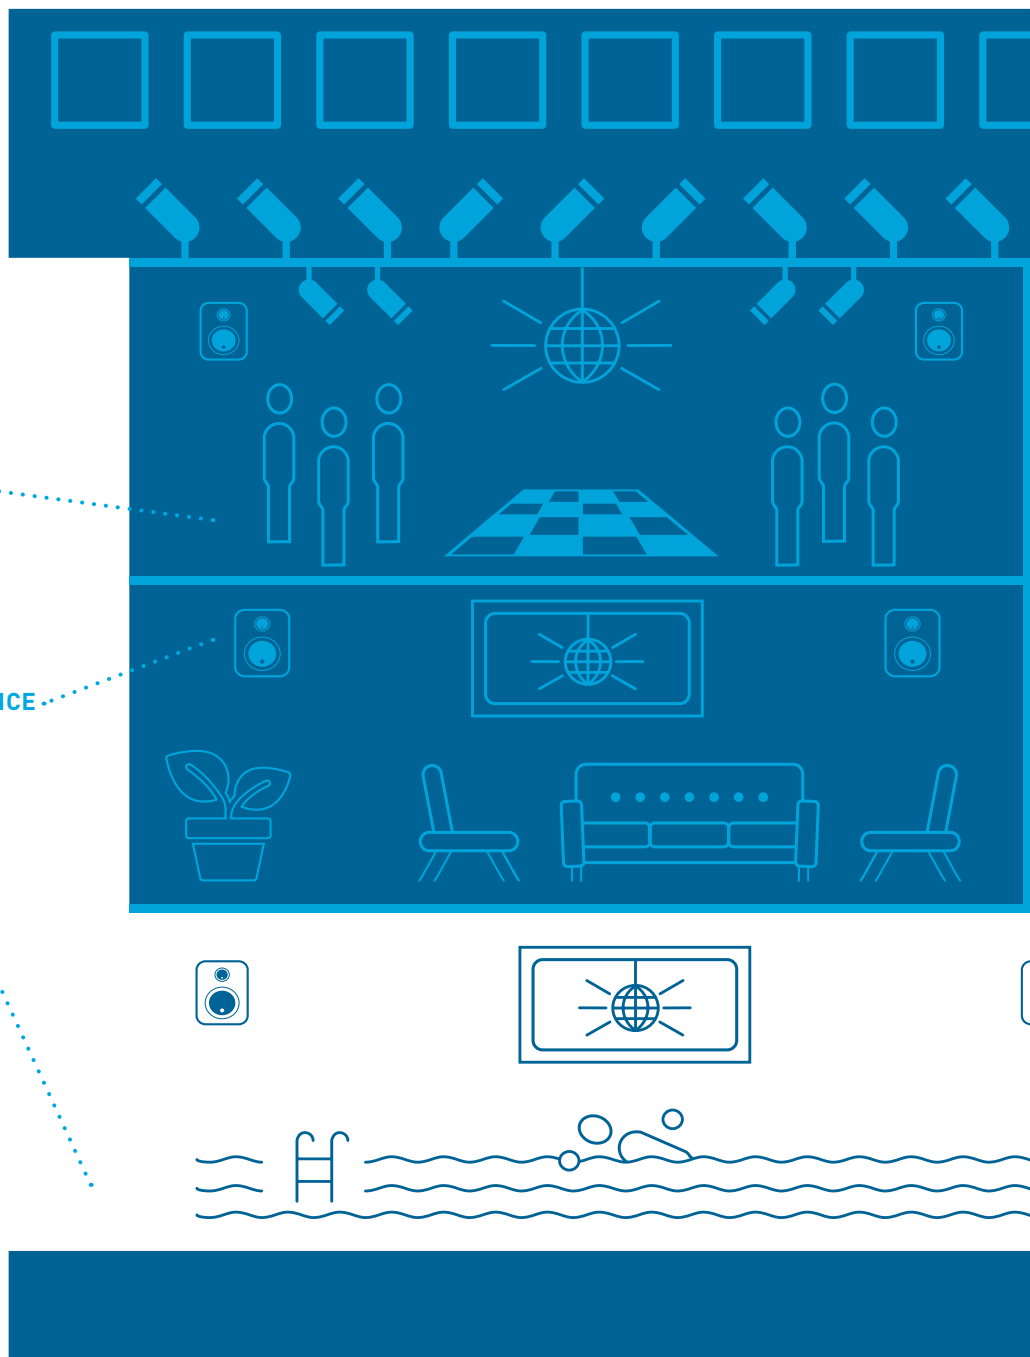

ONE SOLUTION FOR ALL

Nightclubs, live music venues, bowling alleys, dayclub pools, and other entertainment venues offer guests an engaging and immersive experience. With HARMAN's broad range of industry-leading performance audio and lighting technology combined with commercial AV solutions for every area within the venue, HARMAN provides an experience to remember in the entire space.

DANCE FLOOR

LOBBY / ENTRANCE

PATIO / POOL