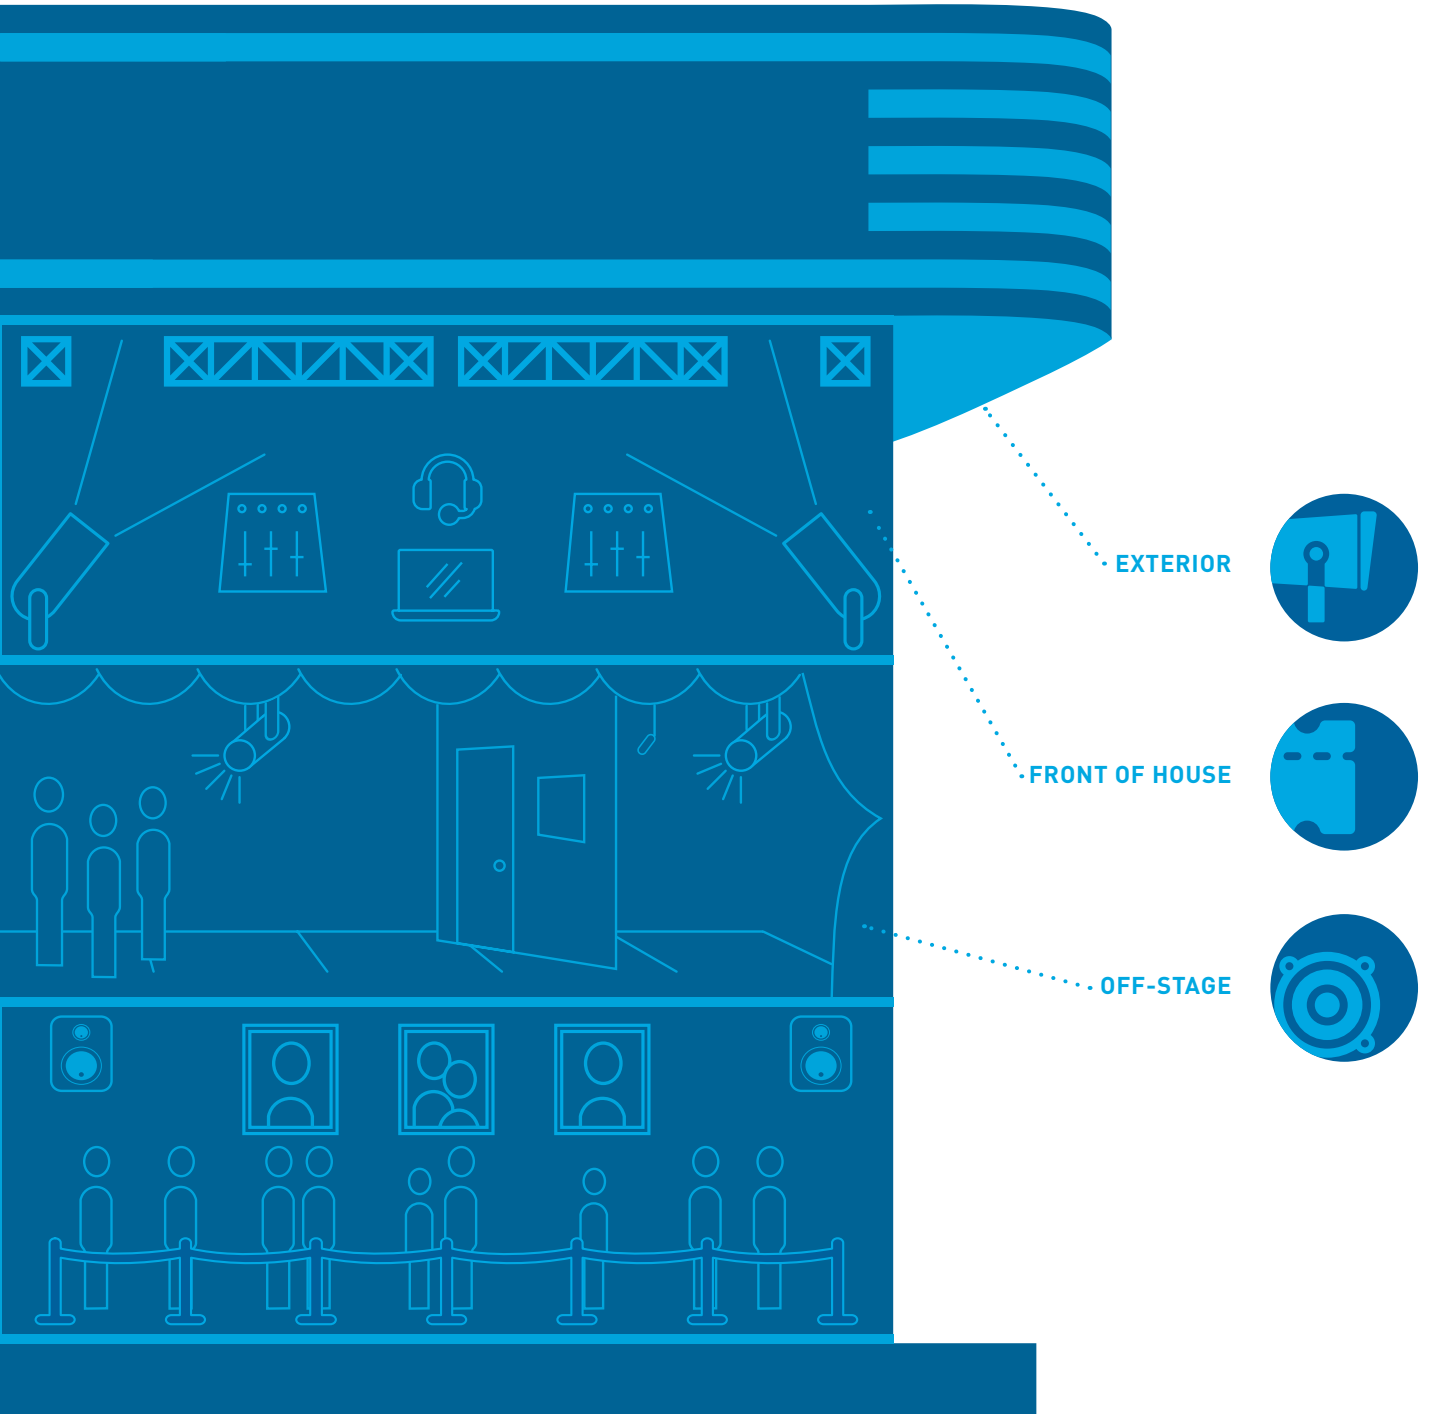

COMMON HARMAN APPLICATIONS IN PERFORMING ARTS SPACES

Audio Processing and Distribution

Loudspeakers

Architectural and Performance Lighting

Video Signal Distribution

Digital Signage

Control and Automation