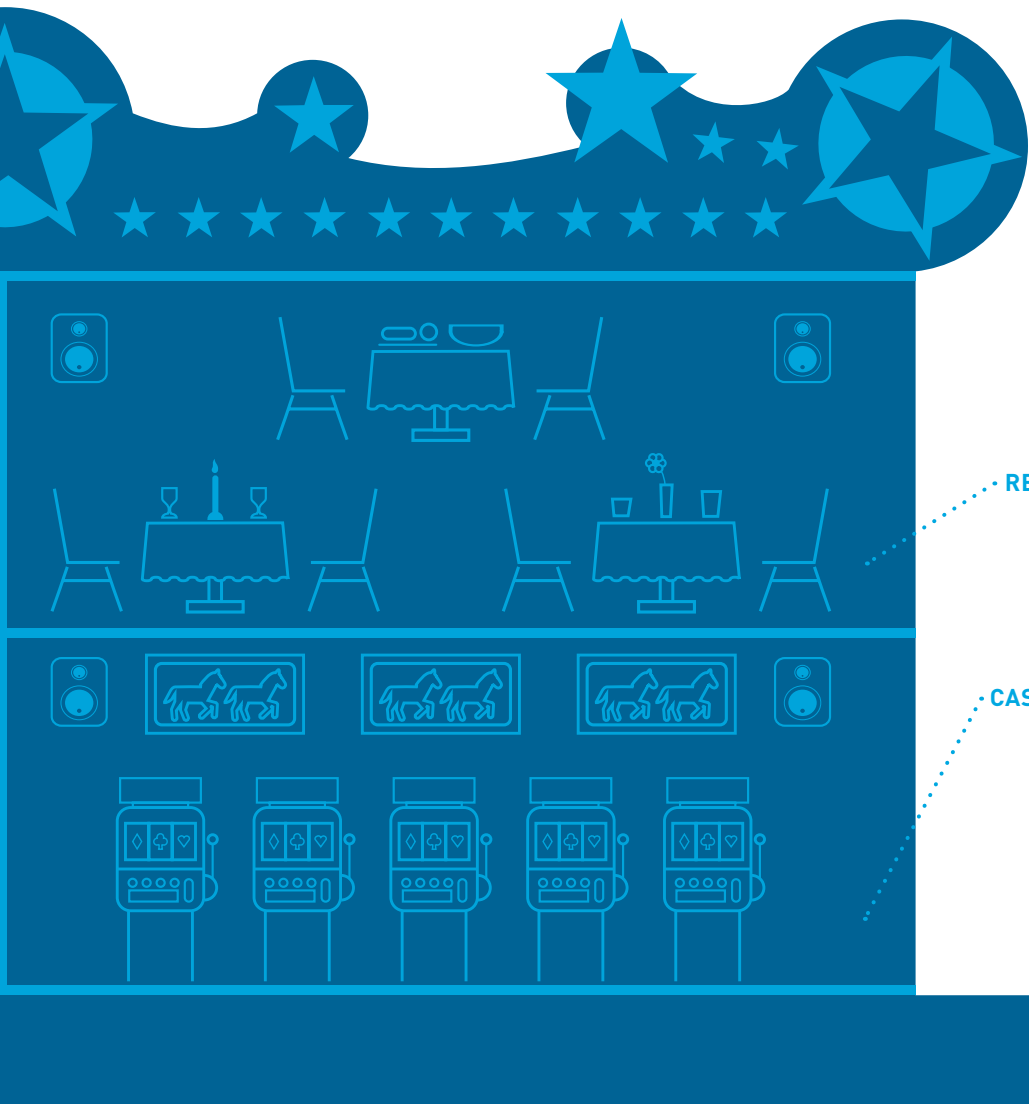

## COMMON HARMAN APPLICATIONS IN CASINO SPACES

Audio Processing and Distribution

Loudspeakers

Architectural and Performance Lighting

Video Signal Distribution

Digital Signage

Control and Automation

RESTAURANT